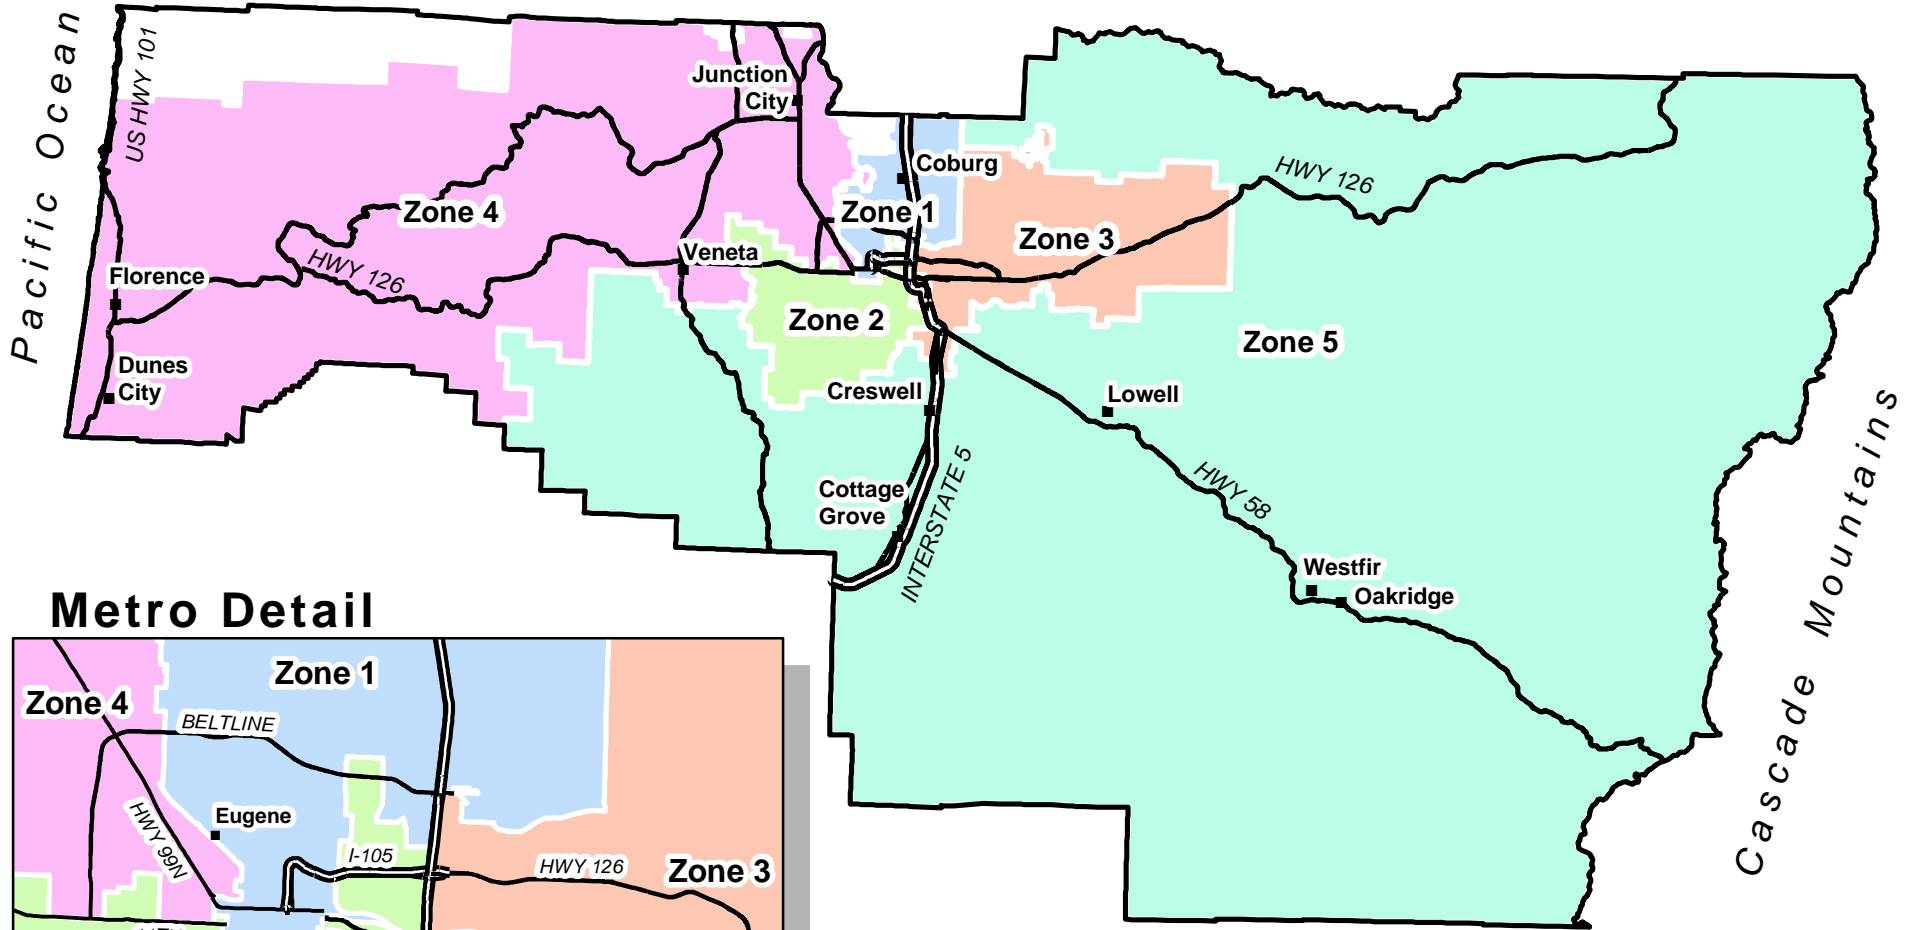

Lane ESD Board Zones

Metro Detail

Lane Council of Governments
859 Willamette, Suite 500
Eugene, Oregon 97401