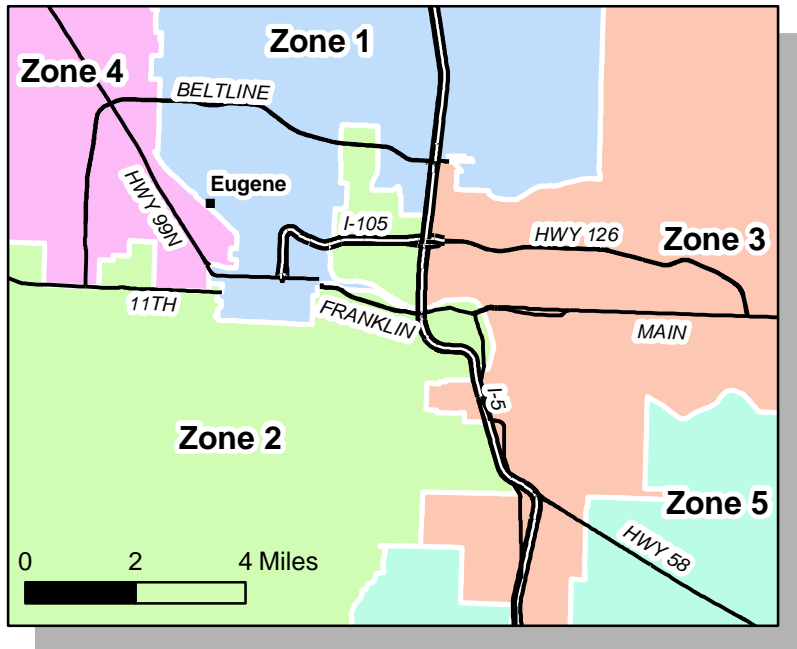

Lane ESD Board Zones

Metro Detail

Lane Council of Governments
859 Willamette, Suite 500
Eugene, Oregon 97401